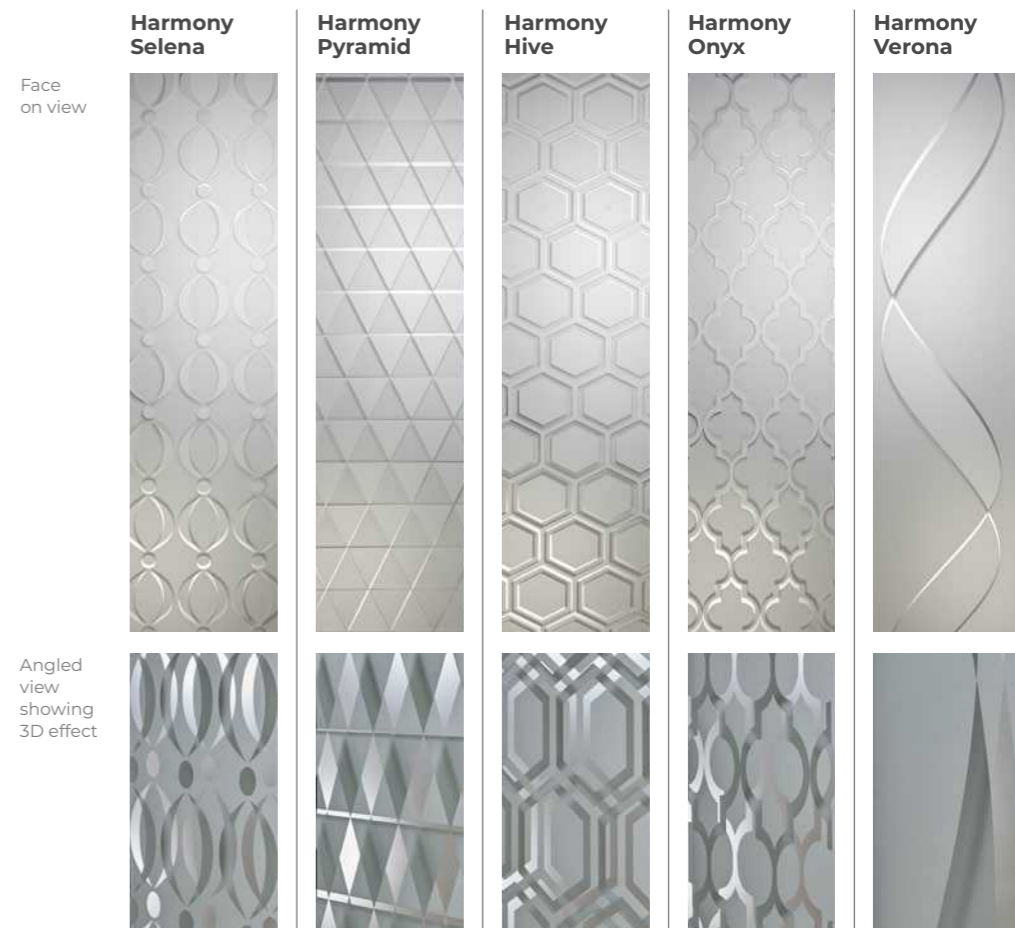

Modern Collection

If you're looking for a contemporary style that makes a real statement, the Modern Collection, featuring high grade, stainless-steel trims, is the perfect choice for your home.

Exclusive Glasses

Modern 5101 Harmony Collection

The exclusive Harmony Collection provides contemporary, etched effect geometric designs which cleverly feature on both sides of the double-glazed unit to create a three-dimensional effect which is both elegant and striking.

Please Note: Only available in Modern 5101