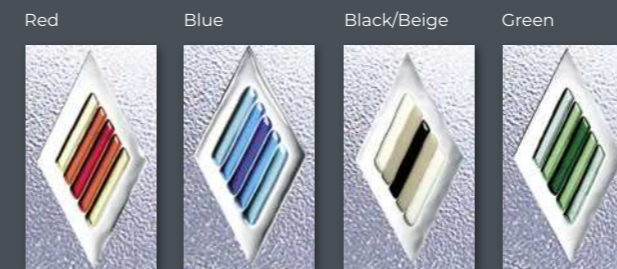

**Rockingham One Platinum Fantasy**  
Colour White  
Frame White

**Balmoral One Classic Platinum Cluster**  
Colour Black Brown  
Frame White

**Rockingham One Platinum Fantasy**  
Colour White  
Frame White

**Kensington Two Platinum Legacy**  
Colour White  
Frame White

**Balmoral One Platinum Pendant**  
Colour White  
Frame White

Please Note: Platinum designs are made using single pieces of glass which may contain minor imperfections, these contribute to the unique nature of the design. With this glass collection no backing glass option is required.

# Fused Jewels Collection

The Fused Jewels Collection features door panels glazed with an imaginative fusion of handmade bevelled glass diamonds and shapes, which will sparkle and refract light and colour into your home.