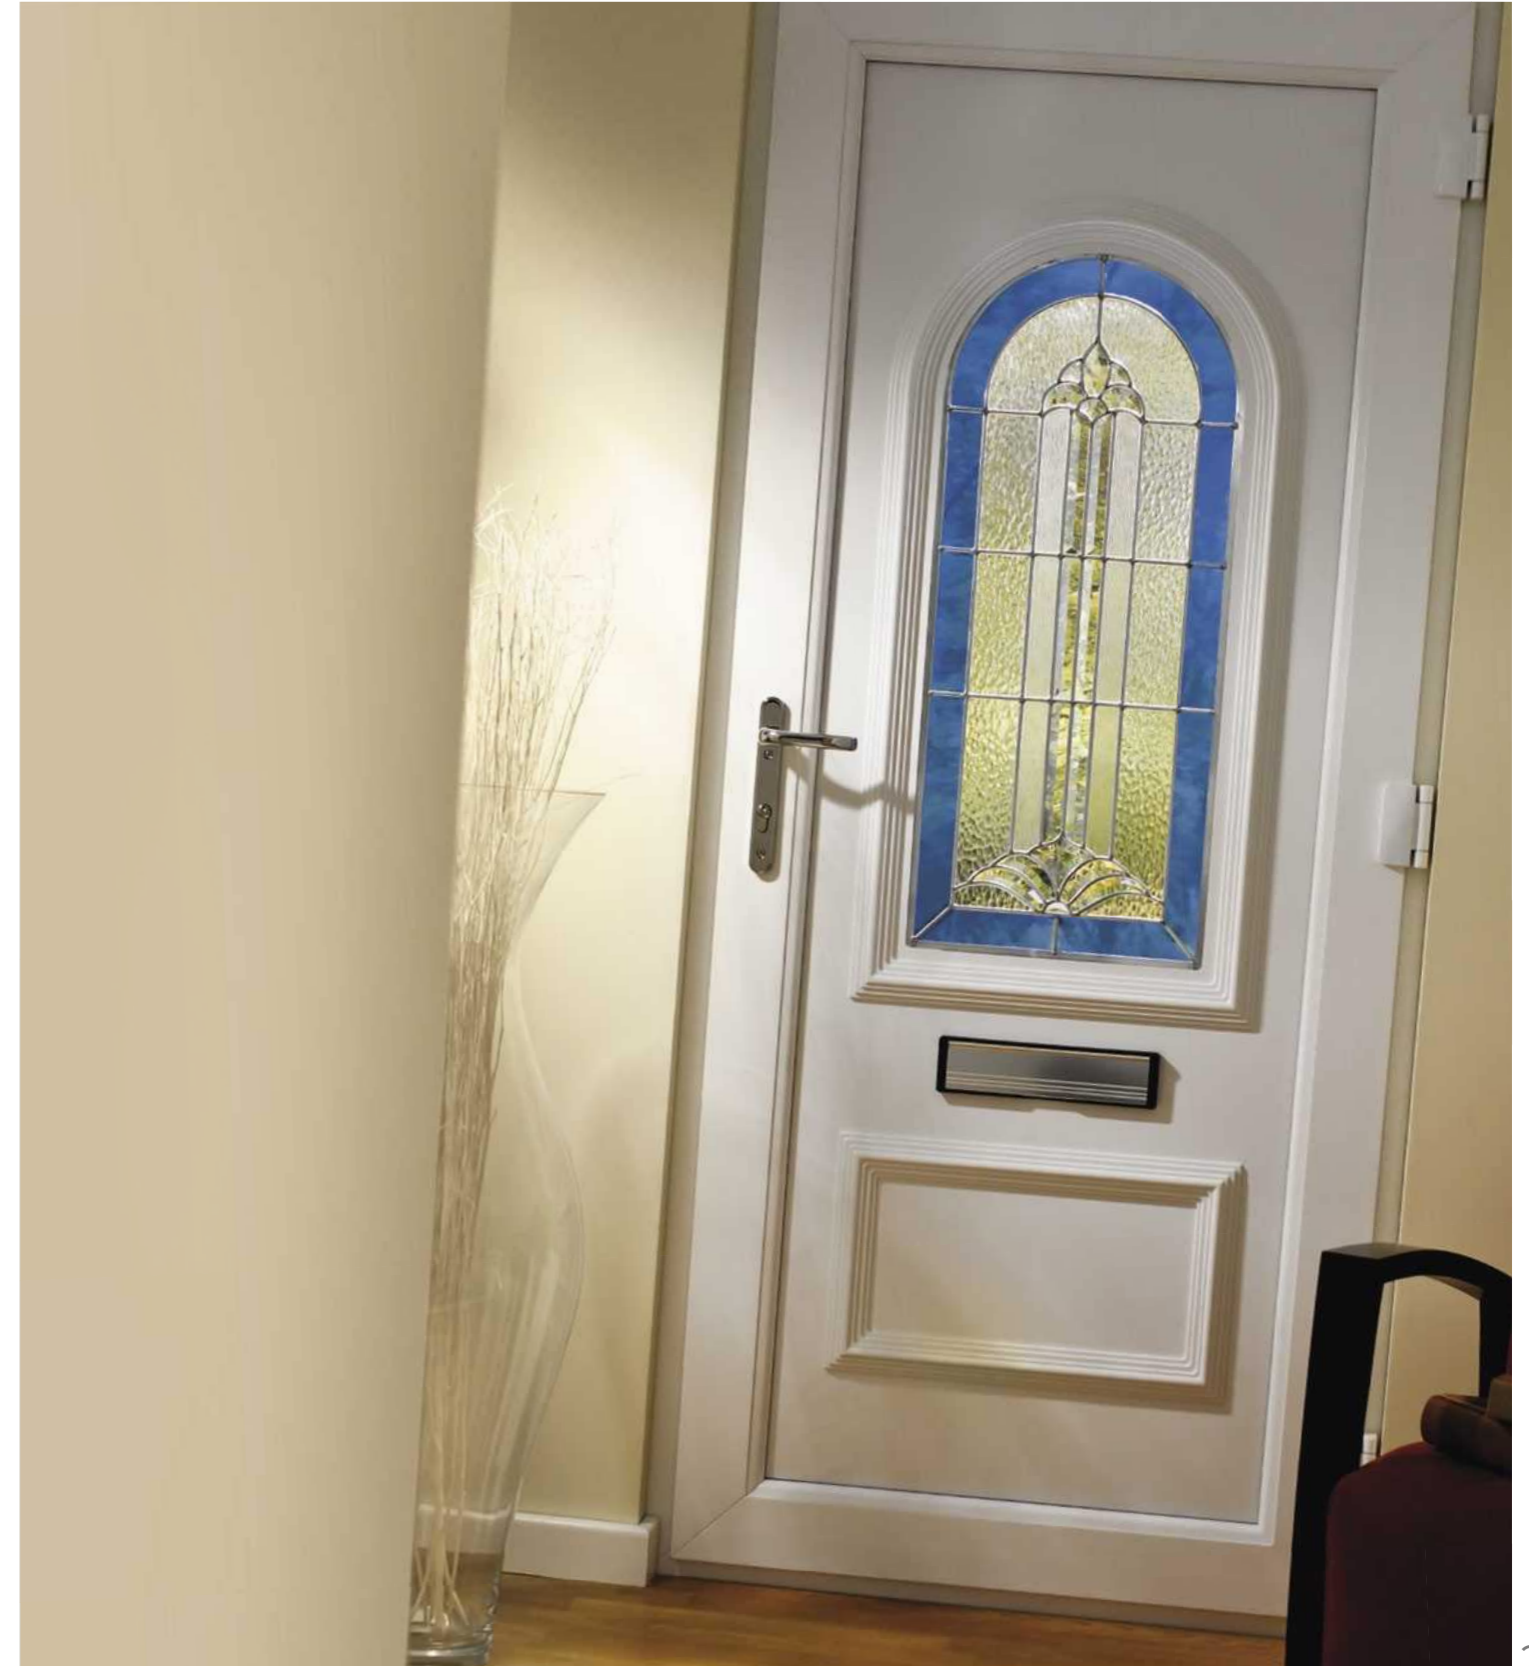

Door Maintenance

Keep your door looking great for longer

Your new PVC-U door is extremely low maintenance and is very easy to clean. How often will depend on where you live. For instance, a coastal or industrialised location, or near a busy road, may mean cleaning is required a little more often.

We recommend the following to help you get the very best from your PVC-U door:

Cleaning your door

- Wash the door and door frame with warm soapy water and a soft, lint-free cloth to remove grime and atmospheric deposits.
- Never use a pressure washer or steam cleaner.
- Stubborn marks on the door frame may need to be tackled with a specialised PVC cleaner but please ensure you read the cleaning guidelines carefully ensure suitability.
- Under no circumstances should you use any solvent-based or abrasive cleaners and avoid the use of any adhesives or tack for temporary fixing i.e. For seasonal or other decorations.

Maintaining your door

- Once every six months or so, apply a little light engineering oil (such as 3 in 1 oil) on all moving parts of the lock, cylinder and hinges.
- We also recommend that you help protect your door from possible natural thermal distortion by engaging the locking points by simply pulling up the handle each time you shut the door.

With a little care and attention, your PVC-U door should continue to look great for years to come!